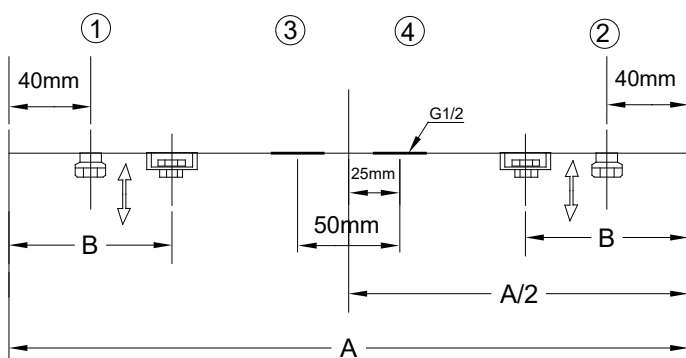

Test Pressure
13 bar

Max. Operation Pressure
10 bar

Max. Water Temperature
110 °C

Warranty
10 years

Number of Connection
4xDIN
6xDIN G

Fixing Locations

Dimension B shows bracket locations

- Radiator Width 300 - 400mm = 60mm
- Radiator Width 500 - 600mm = 90mm

Tapping

Tapping Position Options 1 & 2 or 3 & 4

HM CODE	Dimensions	Heat Output Watt	Heat Output Watt
	W x H	(75-65-20)	(45-35-20)
U28536	400 x 1600mm	885	335
U28537	400 x 1800mm	996	377
U28538	400 x 2000mm	1106	419
U28540	500 x 1600mm	1061	401
U28541	500 x 1800mm	1194	452
U28542	500 x 2000mm	1327	502
U28544	600 x 1600mm	1230	465
U28545	600 x 1800mm	1384	523
U28546	600 x 2000mm	1538	582