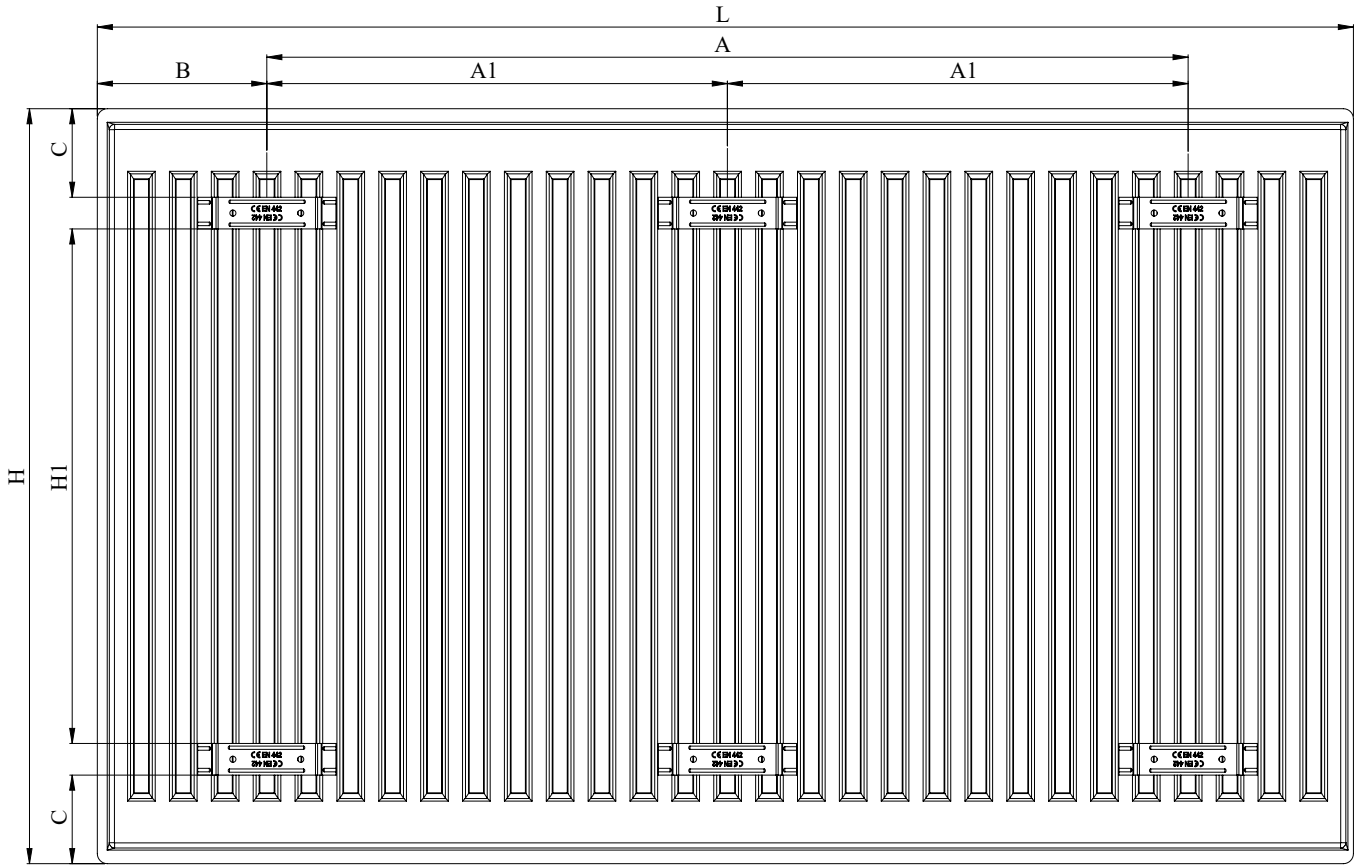

Assembly Point Dimensions

L (mm)	A (mm)	B (mm)	C (mm)	A1 (mm)	Number of Hangers
400	132	134	70		4
500	232	134	70		4
600	332	134	70		4
700	432	134	70		4
800	532	134	70		4
900	632	134	70		4
1000	32	134	70		4
1100	832	134	70		4
1200	932	134	70		4
1300	1032	134	70		4
1400	1132	134	70		4
1500	1232	134	70		4
1600	1332	134	70		4
1800		134	70	766	6
2000		134	70	866	6

Radiator Height	H1 (mm)
300	110
400	210
500	310
600	410
700	510
900	710