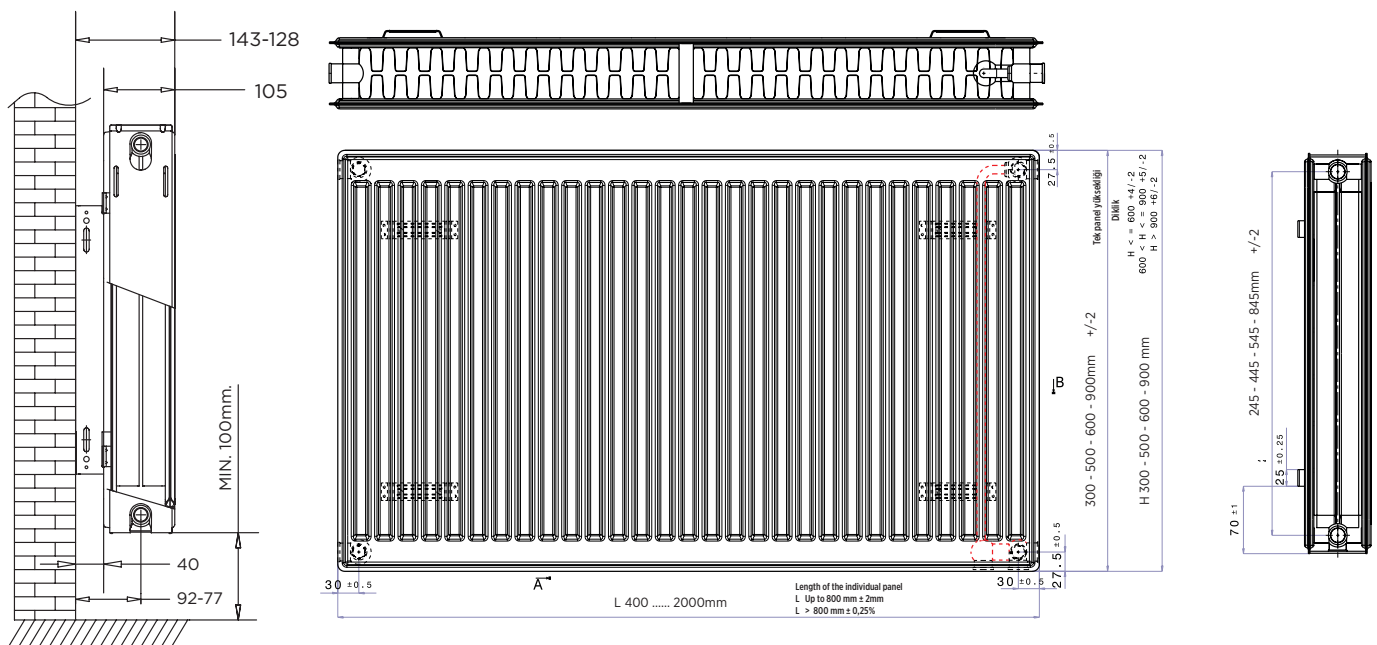

Horizontal Decorative Panel Radiators

Test Pressure	bar	Max. Operation Pressure	bar	Max. Water Temperature	°C	Warranty	Number of Connection
13		10		110		10	4xDIN 6xDIN

Line

Warmhaus Horizontal Decorative Panel Radiators have surface with optimum thermal efficiency and they are easy to clean in addition to their elegant look. They provide the functionality and benefits of standard and compact radiators.