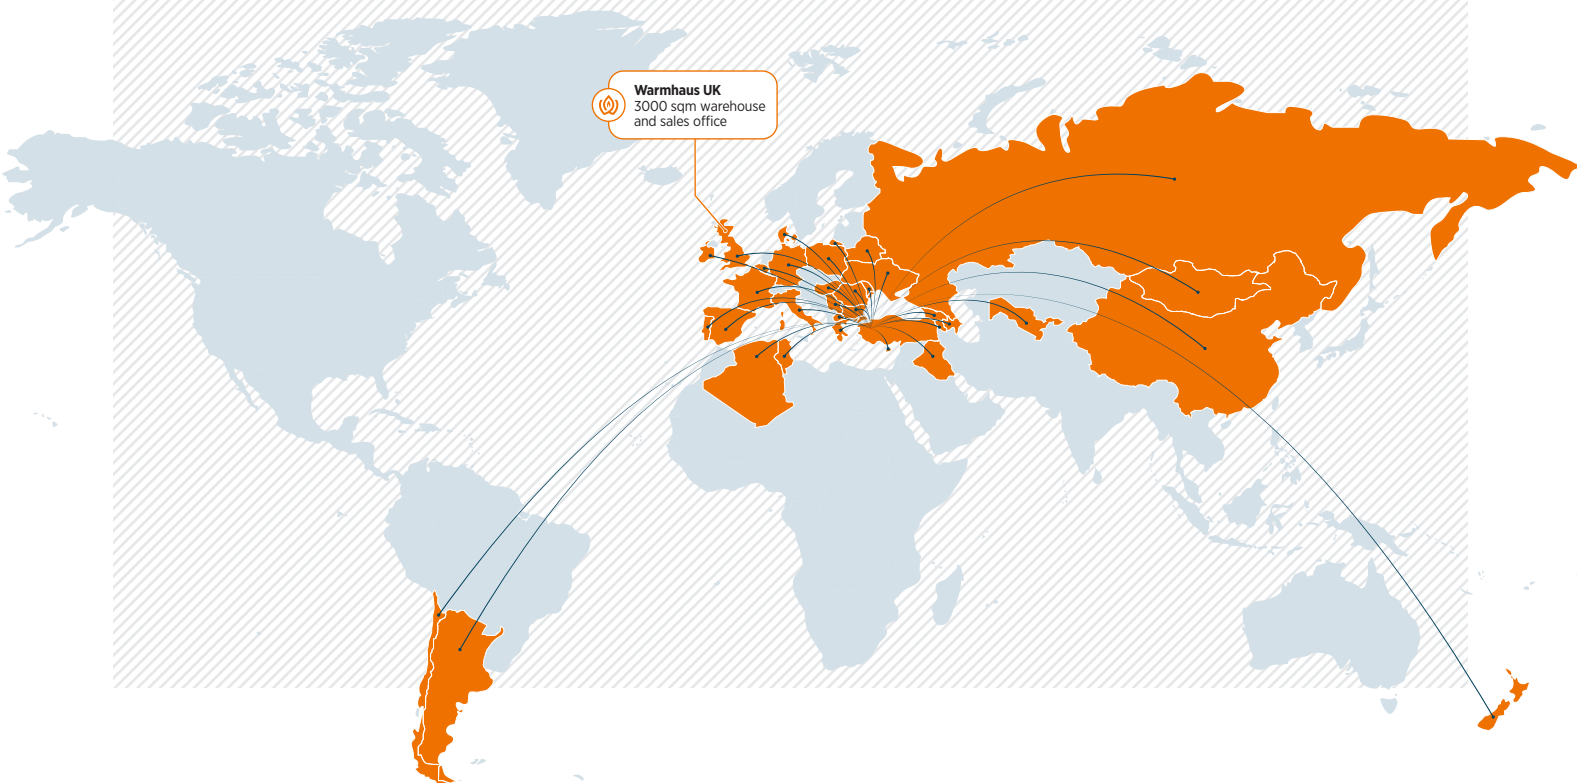

Global Heating Brand

Products developed by Warmhaus R&D center are shipped all over the world.

warmhaus.com

- Algeria
- Argentina
- Armenia
- Azerbaijan
- Belarus
- Belgium
- Bulgaria
- Chile
- China
- Denmark
- England
- France
- Georgia
- Germany
- Greece
- Hungary
- Iraq
- Ireland
- Italy
- Kosovo
- Macedonia
- Moldova
- Mongolia
- New Zealand
- Northern Cyprus
- Poland
- Portugal
- Romania
- Russia
- Scotland
- Serbia
- Spain
- Tunisia
- Ukraine
- Uzbekistan
- Wales