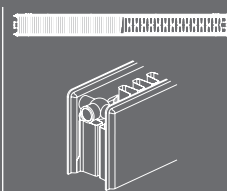

- Elegant appearance with smooth surface
- Flat and horizontal line options

Line

Type 11

Type 22

Width (mm)	50	105
Height (mm)	500-600	300-500-600
Length (mm)	400-2000	400-2000

Vertical Decorative Panel Radiators

image for representative purposes only

Test Pressure	bar	Max. Operation Pressure	bar	Max. Water Temperature	°C	Warranty		Number of Connection	
13		10		110		10		4xDIN 6xDIN	G 1/2

Best for Limited Spaces

Warmhaus Vertical Radiators are the best solution for small spaces because they only occupy the height of the space. They are available as a standard panel, as well as flat, transverse, longitudinal striped and colour options. In addition to being a decorative object, they also have high heat output levels.