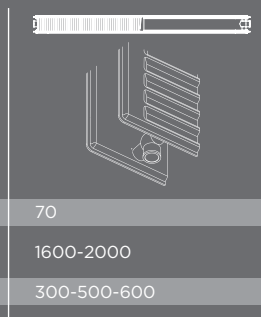

- Elegant appearance with smooth surface
- Flat and horizontal line options

Line

Type 11

Type 22

Width (mm)	50	105
Height (mm)	500-600	300-500-600
Length (mm)	400-2000	400-2000

Vertical Decorative Panel Radiators

image for representative purposes only

Test Pressure	bar	Max. Operation Pressure	bar	Max. Water Temperature	°C	Warranty		Number of Connection	
13		10		110		10		4xDIN 6xDIN	G 1/2

Best for Limited Spaces

Warmhaus Vertical Radiators are the best solution for small spaces because they only occupy the height of the space. They are available as a standard panel, as well as flat, transverse, longitudinal striped and colour options. In addition to being a decorative object, they also have high heat output levels.

- Extensive colour and design alternatives
- Possibility for customization with flat and horizontal lines
- Vertical positioning alternative in order to optimal use of space

Line

Standard

Type 20

Width (mm)	70
Height (mm)	1600-2000
Length (mm)	300-500-600