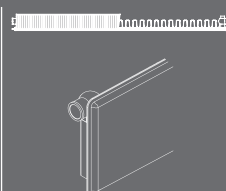

Test Pressure	bar	Max. Operation Pressure	bar	Max. Water Temperature	°C	Warranty	Number of Connection
13		10		110		10	4xDIN 6xDIN

Line

Warmhaus Horizontal Decorative Panel Radiators have surface with optimum thermal efficiency and they are easy to clean in addition to their elegant look. They provide the functionality and benefits of standard and compact radiators.

All the advantages of a compact ventilator and in-line radiator can be applied to a flat radiator. Flat radiators can be customized with vertical or horizontal lines, wide colour range and pattern options.

- Elegant appearance with smooth surface
- Flat and horizontal line options

Type 11

Width (mm)	50	105
Height (mm)	500-600	300-500-600
Length (mm)	400-2000	400-2000