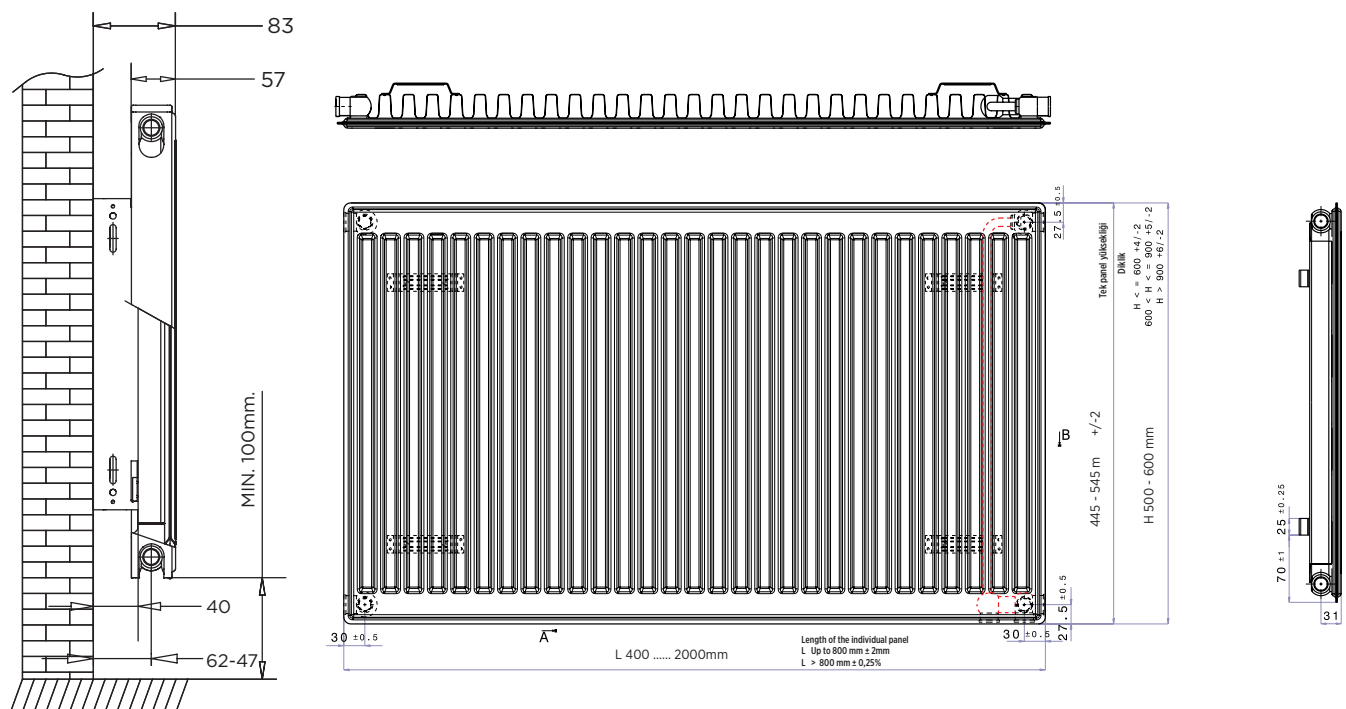

Type 11 Compact

Radiator supplied as standard for bottom opposite ends, alternative options available on request as per the picture above.