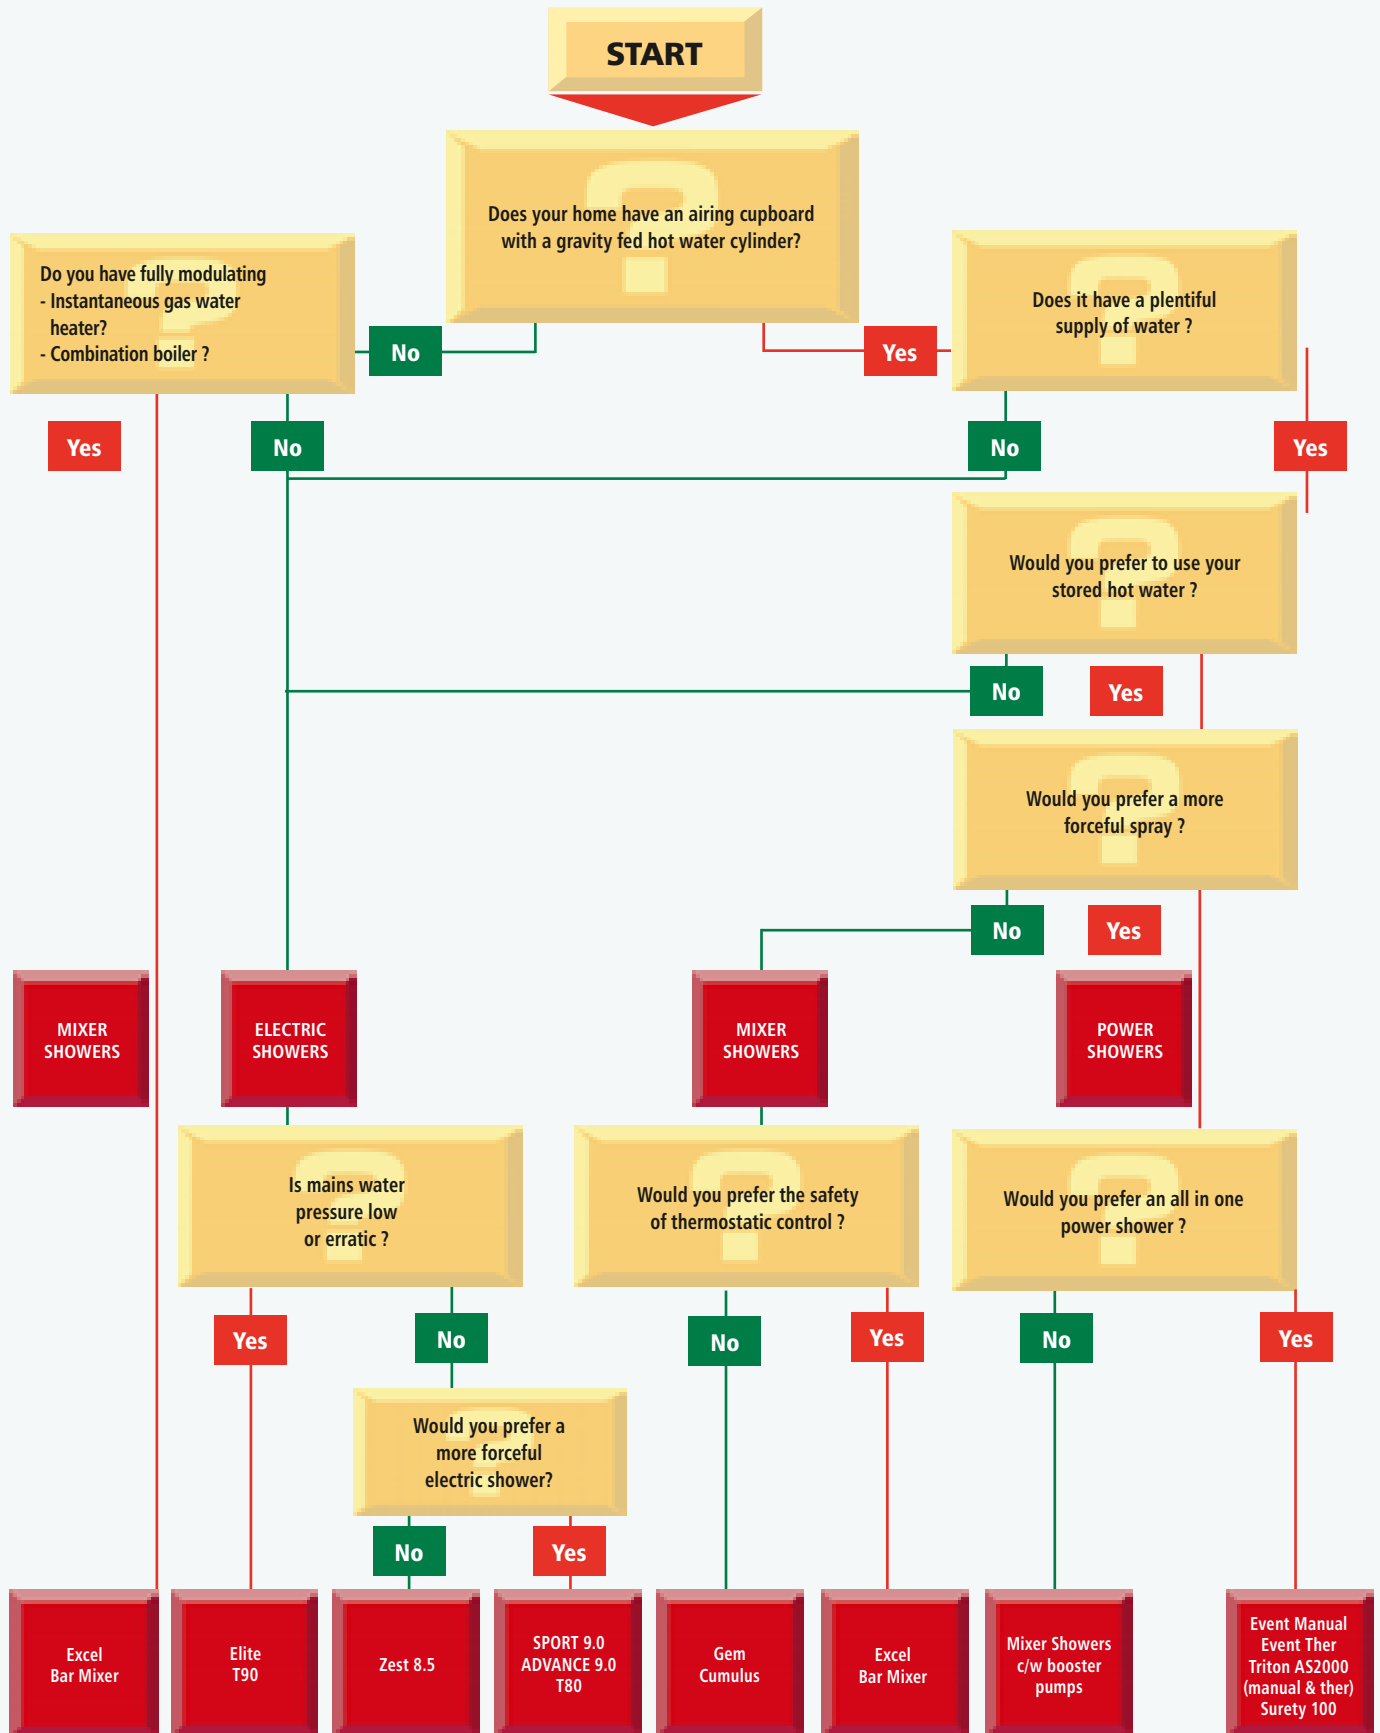

Shower Selection Chart

For all installation requirements consult the appropriate installation, operation and maintenance guide.